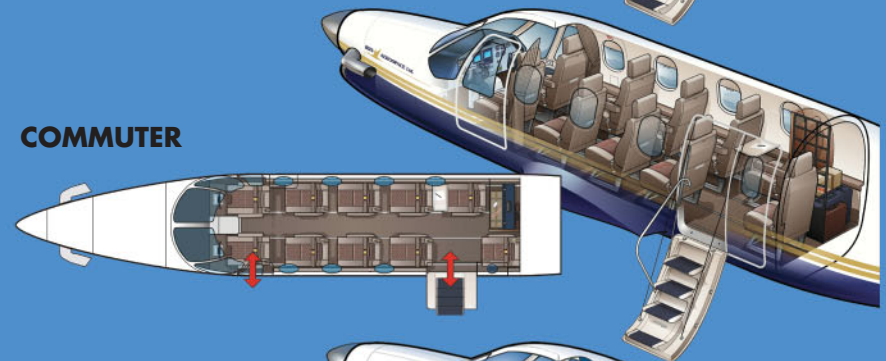

ENGINE:

Pratt & Whitney Canada Engine	PT6A-66A
Rated takeoff power	850 SHP
Thermodynamic power	1583 ESHP

WEIGHTS:

	pounds	kilograms
Empty weight⁽¹⁾	5653	2564
Maximum takeoff weight (MTOW)	8818	4000
Maximum landing weight (MLW)	8377	3800
Maximum zero fuel weight (MZFW)	8157	3700
Maximum fuel	304 US gal.	1150 liters
Maximum wing loading	39.0 PSF	190 kg/m²
Maximum power loading	10.4 lb/SHP	4.7 kg/SHP

PERFORMANCE:⁽²⁾

	KTAS	km/h TAS
Maximum cruise speed @ sea level	218	404
Maximum cruise speed @ 25,000 ft.	270	500

	KEAS	km/h EAS
Stall speed – flaps down (36°)	66.6	123
Stall speed – flaps up (0°)	87.7	162
Rate of climb @ sea level	1581 FPM	8,0 m/s

	feet	meters
Certified maximum operating ceiling	30,000	9144
Takeoff ground run	1011	308
Takeoff distance to 50 ft.	2038	621
Landing ground roll @ MLW⁽³⁾	873	266
Landing distance from 50 ft. @ MLW⁽³⁾	1988	606
Maximum range with 30-minute VFR fuel reserve	1544 nm @ 30,000 ft.	2859 km @ 9144 m
Maximum range with NBAA IFR fuel reserve	1338 nm @ 30,000 ft.	2478 km @ 9144 m

Preliminary specifications are based on engineering data and subject to validation during certification. Ibis Aerospace reserves the right to make changes.

CABIN CONFIGURATIONS

IBIS USA

804 Water Street
Kerrville, Texas 78028
Tel: 830-257-8200
Fax: 830-257-8201

IBIS EUROPE

250 70 Odolena Voda
Czech Republic
Tel: +420-25576-3242
Fax: +420-25576-3244

IBIS FAR EAST

111-4, Lane 68, Fu-Hsing N. Road
Taichung, Taiwan 407, R.O.C.
Tel: +886-4-2284 2861
Fax: +886-4-2284 2838