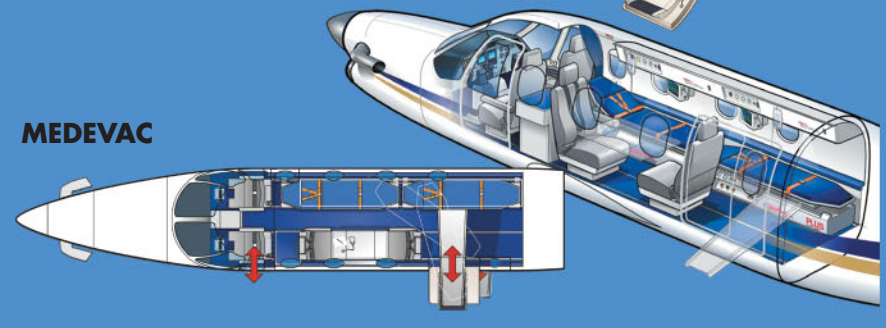

ENGINE:

Pratt & Whitney Canada Engine	PT6A-66A
Rated takeoff power	850 SHP
Thermodynamic power	1583 ESHP

WEIGHTS:

	pounds	kilograms
Empty weight⁽¹⁾	5653	2564
Maximum takeoff weight (MTOW)	8818	4000
Maximum landing weight (MLW)	8377	3800
Maximum zero fuel weight (MZFW)	8157	3700
Maximum fuel	304 US gal.	1150 liters
Maximum wing loading	39.0 PSF	190 kg/m²
Maximum power loading	10.4 lb/SHP	4.7 kg/SHP

PERFORMANCE:⁽²⁾

	KTAS	km/h TAS
Maximum cruise speed @ sea level	218	404
Maximum cruise speed @ 25,000 ft.	270	500

	KEAS	km/h EAS
Stall speed – flaps down (36°)	66.6	123
Stall speed – flaps up (0°)	87.7	162
Rate of climb @ sea level	1581 FPM	8,0 m/s

	feet	meters
Certified maximum operating ceiling	30,000	9144
Takeoff ground run	1011	308
Takeoff distance to 50 ft.	2038	621
Landing ground roll @ MLW⁽³⁾	873	266
Landing distance from 50 ft. @ MLW⁽³⁾	1988	606
Maximum range with 30-minute VFR fuel reserve	1544 nm @ 30,000 ft.	2859 km @ 9144 m
Maximum range with NBAA IFR fuel reserve	1338 nm @ 30,000 ft.	2478 km @ 9144 m

Preliminary specifications are based on engineering data and subject to validation during certification. Ibis Aerospace reserves the right to make changes.

CABIN CONFIGURATIONS

IBIS USA

804 Water Street
Kerrville, Texas 78028
Tel: 830-257-8200
Fax: 830-257-8201

IBIS EUROPE

250 70 Odolena Voda
Czech Republic
Tel: +420-25576-3242
Fax: +420-25576-3244

IBIS FAR EAST

111-4, Lane 68, Fu-Hsing N. Road
Taichung, Taiwan 407, R.O.C.
Tel: +886-4-2284 2861
Fax: +886-4-2284 2838