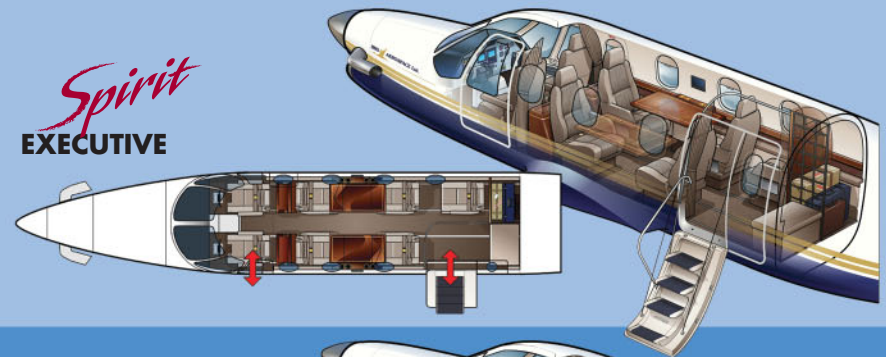

ENGINE:

Pratt & Whitney Canada Engine	PT6A-66A
Rated takeoff power	850 SHP
Thermodynamic power	1583 ESHP

WEIGHTS:

	pounds	kilograms
Empty weight⁽¹⁾	5653	2564
Maximum takeoff weight (MTOW)	8818	4000
Maximum landing weight (MLW)	8377	3800
Maximum zero fuel weight (MZFW)	8157	3700
Maximum fuel	304 US gal.	1150 liters
Maximum wing loading	39.0 PSF	190 kg/m²
Maximum power loading	10.4 lb/SHP	4.7 kg/SHP

PERFORMANCE:⁽²⁾

	KTAS	km/h TAS
Maximum cruise speed @ sea level	218	404
Maximum cruise speed @ 25,000 ft.	270	500

	KEAS	km/h EAS
Stall speed – flaps down (36°)	66.6	123
Stall speed – flaps up (0°)	87.7	162
Rate of climb @ sea level	1581 FPM	8,0 m/s

	feet	meters
Certified maximum operating ceiling	30,000	9144
Takeoff ground run	1011	308
Takeoff distance to 50 ft.	2038	621
Landing ground roll @ MLW⁽³⁾	873	266
Landing distance from 50 ft. @ MLW⁽³⁾	1988	606
Maximum range with 30-minute VFR fuel reserve	1544 nm @ 30,000 ft.	2859 km @ 9144 m
Maximum range with NBAA IFR fuel reserve	1338 nm @ 30,000 ft.	2478 km @ 9144 m

Preliminary specifications are based on engineering data and subject to validation during certification. Ibis Aerospace reserves the right to make changes.

CABIN CONFIGURATIONS

IBIS USA

804 Water Street
Kerrville, Texas 78028
Tel: 830-257-8200
Fax: 830-257-8201

IBIS EUROPE

250 70 Odolena Voda
Czech Republic
Tel: +420-25576-3242
Fax: +420-25576-3244

IBIS FAR EAST

111-4, Lane 68, Fu-Hsing N. Road
Taichung, Taiwan 407, R.O.C.
Tel: +886-4-2284 2861
Fax: +886-4-2284 2838